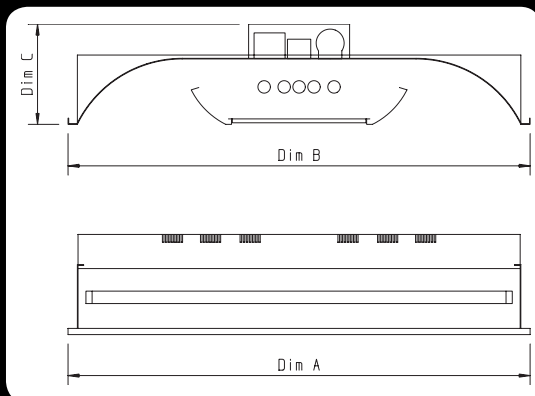

Order Code	Dim A	Dim B	Dim C	Lamps	Wattage
S5i214LP	595mm	595mm	130mm	2	14w T5
S5i224LP	595mm	595mm	130mm	2	24w T5
S5i314LP	595mm	595mm	130mm	3	14w T5
S5i324LP	595mm	595mm	130mm	3	24w T5
S5i414LP	595mm	595mm	130mm	4	14w T5
S5i424LP	595mm	595mm	130mm	4	24w T5
S5i140LP	595mm	595mm	130mm	1	40w PLL
S5i155LP	595mm	595mm	130mm	1	55w PLL
S5i240LP	595mm	595mm	130mm	2	40w PLL
S5i255LP	595mm	595mm	130mm	2	55w PLL

Control Suffix

DA	DALI Dimmable
DSI	DSI Dimmable
TD	Touch Dimmable
AD	1-10v Analogue Dimmable
EL	3 Hour Integral Emergency
ELST	Self Test Emergency 3 Hour

Diffuser Suffix

OP	Smooth Opal Diffuser