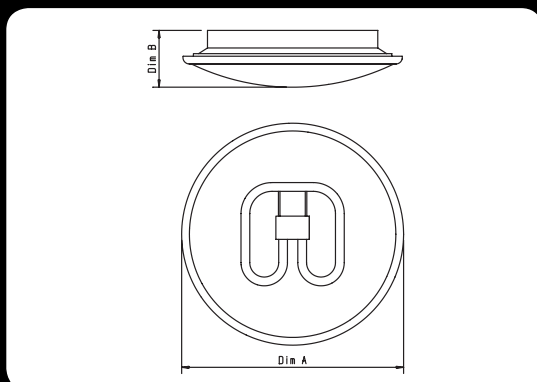

Retail & Display

Horizon

IP40 CE

The Horizon Is A Robust Polycarbonate Bulkhead That Comes In Various Body Colours And Light Distribution Styles.

-  White solid polycarbonate body as standard.
-  Toughened opal polycarbonate diffuser.
-  Supplied as standard with leading brand high frequency control gear.

Order Code	Dim A	Dim B	Lamps	Wattage
HOZ128HF	425mm	117mm	1	28w 2D
HOZ138HF	425mm	117mm	1	38w 2D
HOZ118HF	425mm	117mm	1	18w PLC
HOZ126HF	425mm	117mm	1	26w PLC
HOZ218HF	425mm	117mm	2	18w PLC
HOZ226HF	425mm	117mm	2	26w PLC