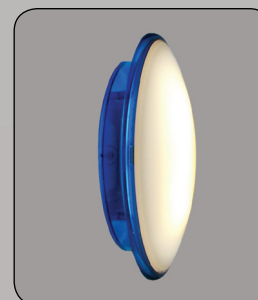

Retail & Display

Horizon

IP40 CE

The Horizon Is A Robust Polycarbonate Bulkhead That Comes In Various Body Colours And Light Distribution Styles.

-  White solid polycarbonate body as standard.
-  Toughened opal polycarbonate diffuser.
-  Supplied as standard with leading brand high frequency control gear.

Available options

-  Energy saving control gear options including analogue dimming, digital dimming, movement sensing, daylight sensing.
-  Various compact fluorescent lamp type and wattage choices.
-  Also available in chrome & brass solid body styles and white, blue, green & red halo effect body styles.
-  Toughened front clear polycarbonate diffuser also available