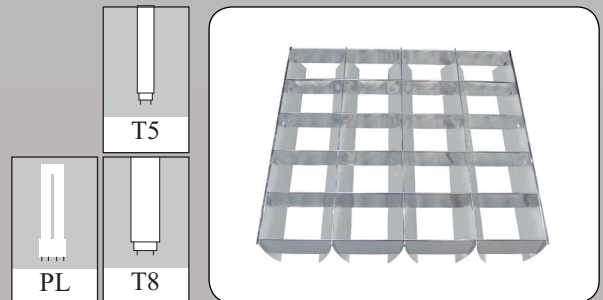

Recessed

Enclosed T5 IP20 CE

The Standard Enclosed T5 Luminaires Are A Range Of Slimline Economic Recessed Modularity Suitable For An Array Of Attachments All To Go Into A 15mm Or 25mm T-Bar Ceiling.

-  Body constructed from white coated steel.
-  Shallow 95mm depth.
-  Fitting designed to suit both 15mm and 25mm T-bar ceilings.
-  Supplied as standard with leading brand high frequency control gear.
-  Please advise 15mm or 25mm T-bar ceiling type at installation when ordering attachments to suit.

Available options

-  T8 or PLL versions available
-  5ft ft sizes available on request
-  Energy saving control gear options including analogue dimming, digital dimming, movement and daylight sensing.
-  Wiring configurations such as dual circuit, through wiring and various plug and socket choices all aimed at saving time and effort at installation stage.

Order Code	Dim A	Dim B	Dim C	Lamps	Wattage
TE214/24*	622mm	295mm	56mm	2	14/24w T5
TE314/24*	622mm	595mm	56mm	3	14/24w T5
TE414/24*	622mm	595mm	56mm	4	14/24w T5
TE228/54*	1232mm	295mm	56mm	2	28/54w T5
TE328/54*	1232mm	595mm	56mm	3	28/54w T5
TE428/54*	1232mm	595mm	56mm	4	28/54w T5