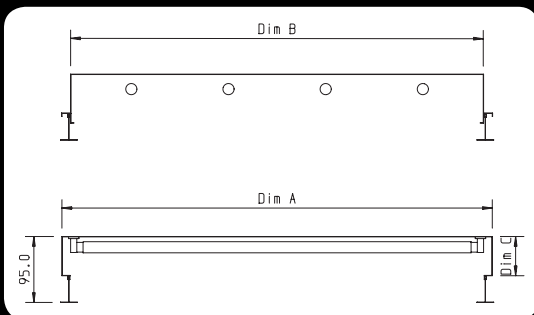

Recessed

Enclosed T5 IP20 CE

The Standard Enclosed T5 Luminaires Are A Range Of Slimline Economic Recessed Modularity Suitable For An Array Of Attachments All To Go Into A 15mm Or 25mm T-Bar Ceiling.

-  Body constructed from white coated steel.
-  Shallow 95mm depth.
-  Fitting designed to suit both 15mm and 25mm T-bar ceilings.
-  Supplied as standard with leading brand high frequency control gear.
-  Please advise 15mm or 25mm T-bar ceiling type at installation when ordering attachments to suit.

Order Code	Dim A	Dim B	Dim C	Lamps	Wattage
TE214/24*	622mm	295mm	56mm	2	14/24w T5
TE314/24*	622mm	595mm	56mm	3	14/24w T5
TE414/24*	622mm	595mm	56mm	4	14/24w T5
TE228/54*	1232mm	295mm	56mm	2	28/54w T5
TE328/54*	1232mm	595mm	56mm	3	28/54w T5
TE428/54*	1232mm	595mm	56mm	4	28/54w T5