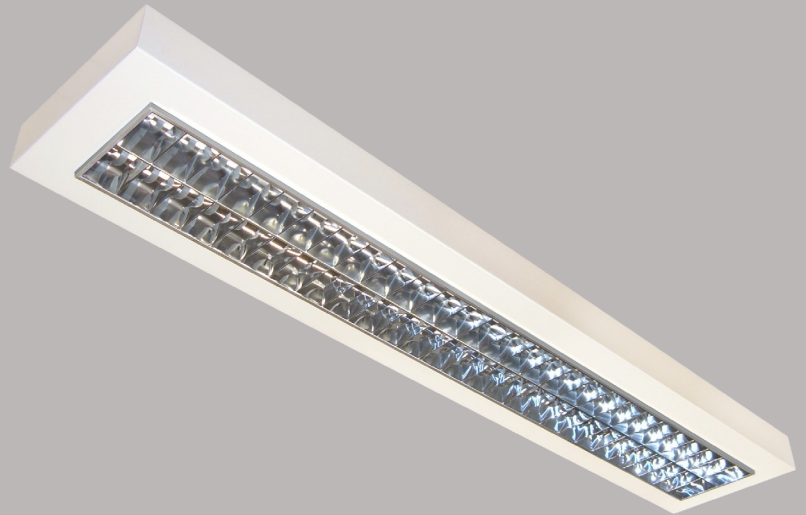

Blok

IP20 CE

The Blok Range Is A Favourite Amongst Architects And Consultants With Its Sleek Look And Various Options Of Mounting And Lighting Configurations.

-  Body constructed from zinc steel powder coated white as standard.
-  Leafspring retained Ig7 2007 (65 deg cut off) louvre for ease of fit and better security.
-  Supplied as standard with leading brand high frequency control gear.
-  Continuous run or stand alone mounting.
-  Suspended version has direct & indirect light distribution as standard.

Available options

-  Various energy saving dimmable options
-  Wiring configurations such as dual circuit, through wiring and various plug and socket choices all aimed at saving time and effort at installation stage.
-  Suspended version with 1.5 Metre adjustable clutch mechanism suspension kit.
-  Many other ral colour finishes available.

Order Code	Dim A	Dim B	Dim C	Lamps	Wattage
BL128/54*	1300mm	200mm	80mm	1	28/54w T5
BL228/54*	1300mm	300mm	80mm	2	28/54w T5
BL135/49*	1600mm	200mm	80mm	1	35/49w T5
BL235/49*	1600mm	300mm	80mm	2	35/49w T5