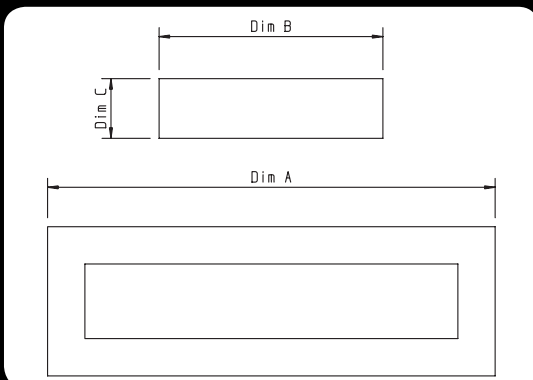

Blok

IP20 CE

The Blok Range Is A Favourite Amongst Architects And Consultants With Its Sleek Look And Various Options Of Mounting And Lighting Configurations.

-  Body constructed from zinc steel powder coated white as standard.
-  Leafspring retained Ig7 2007 (65 deg cut off) louvre for ease of fit and better security.
-  Supplied as standard with leading brand high frequency control gear.
-  Continuous run or stand alone mounting.
-  Suspended version has direct & indirect light distribution as standard.

Order Code	Dim A	Dim B	Dim C	Lamps	Wattage
BL128/54*	1300mm	200mm	80mm	1	28/54w T5
BL228/54*	1300mm	300mm	80mm	2	28/54w T5
BL135/49*	1600mm	200mm	80mm	1	35/49w T5
BL235/49*	1600mm	300mm	80mm	2	35/49w T5