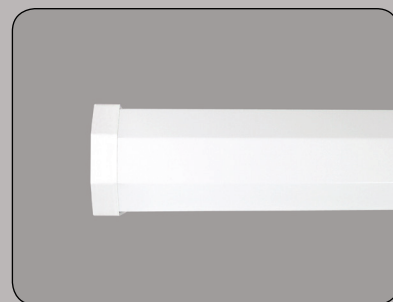

Wallwasher S

IP20 CE

The Surface Wallwasher Luminaire Has An Aesthetically Pleasing Chamfered Edge Body And Asymmetric Light Distribution Which Is Ideal For Illumination Of Walls, Display Shelving And Other Vertical Surfaces.

-  Body constructed from white coated steel.
-  Asymmetric aluminium specular reflectors.
-  Supplied as standard with leading brand high frequency control gear.

Available options

-  Energy saving control gear options including analogue dimming, digital dimming, movement and daylight sensing.
-  Wiring configurations such as dual circuit, through wiring and various plug and socket choices all aimed at saving time and effort at installation stage.
-  Also available in a recessed version.