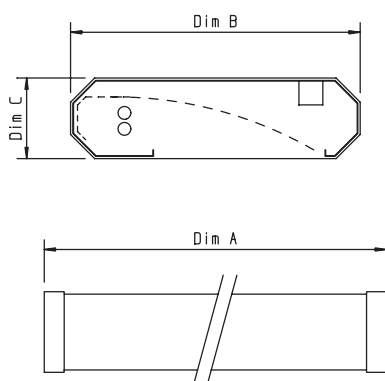

Wallwasher S

IP20 CE

The Surface Wallwasher Luminaire Has An Aesthetically Pleasing Chamfered Edge Body And Asymmetric Light Distribution Which Is Ideal For Illumination Of Walls, Display Shelving And Other Vertical Surfaces.

Order Code	Dim A	Dim B	Dim C	Lamps	Wattage
WWS114/24**	600mm	363mm	101mm	1	14/24w T5
WWS214/24*	600mm	363mm	101mm	2	14/24w T5
WWS128/54*	1200mm	363mm	101mm	1	28/54w T5
WWS228/54*	1200mm	363mm	101mm	2	28/54w T5
WWS140	600mm	363mm	101mm	1	40w PLL
WWS240	1200mm	363mm	101mm	2	40w PLL
WWS155	600mm	363mm	101mm	1	55w PLL
WWS255	1200mm	363mm	101mm	2	55w PLL