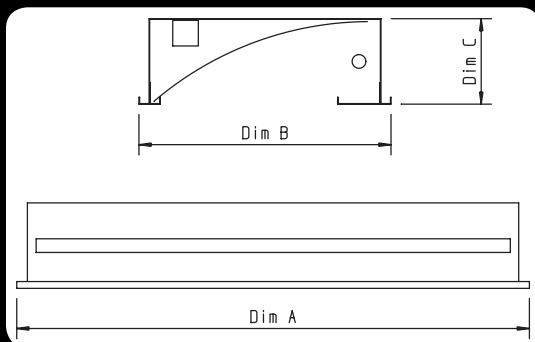

Retail & Display

Uniwallwasher

IP20 CE

The Recessed Universal Wallwasher Luminaire Has An Assymetric Light Distribution Which Is Ideal For Illumination Of Walls, Display Shelving And Other Vertical Surfaces

-  Body constructed from powder coated zintec steel.
-  Assymetric aluminium specular reflectors.
-  Designed to suit both 15mm & 25mm t-bar as well as plasterboard ceilings.
-  Supplied as standard with leading brand high frequency control gear.

Order Code	Dim A	Dim B	Dim C	Lamps	Wattage
UMWW114/24*	595mm	295mm	105mm	1	14/24w T5
UMWW214/24*	595mm	295mm	105mm	2	14/24w T5
UMWW128/54*	1195mm	295mm	105mm	1	28/54w T5
UMWW228/54*	1195mm	295mm	105mm	2	28/54w T5
UMWW140	595mm	295mm	105mm	1	40w PLL
UMWW240	1195mm	295mm	105mm	2	40w PLL
UMWW155	595mm	295mm	105mm	1	55w PLL
UMWW255	1195mm	295mm	105mm	2	55w PLL
UMWW180	595mm	295mm	105mm	1	80w PLL
UMWW280	1195mm	295mm	105mm	2	80w PLL