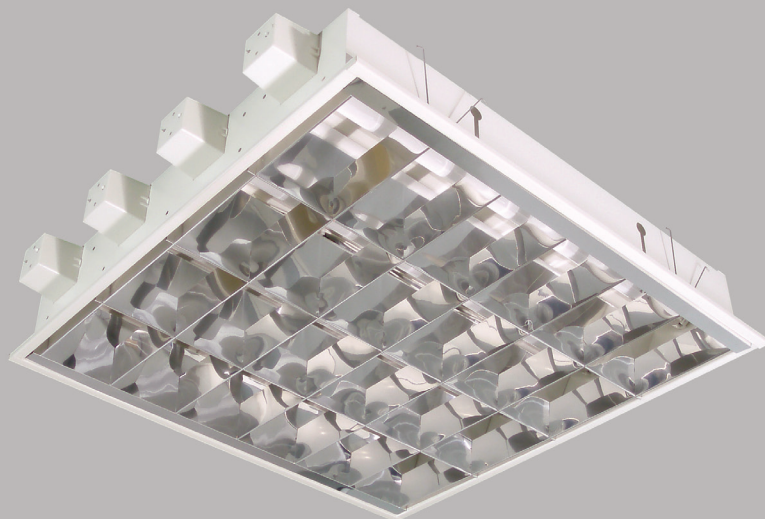

## IP20 CE

The Universal T8 Is Designed To Give A High Class Finish To Any Commercial Or Retail Environment Where It Can Be Fitted Into Most Ceiling Types.

-  Body constructed from powder coated zintec steel.
  -  Complete with wedge louvre or framed tpa prismatic diffuser with wishbone springs for ease of fit and better security.
  -  Supplied as standard with leading brand high frequency control gear.
  -  Please advise ceiling type at installation when enquiring.
- Available options ....**
-  Lumafix brackets available, see page 61
  -  Energy saving control options including analogue dimming, digital dimming, movement and daylight sensing.
  -  Wiring configurations such as dual circuit, through wiring and various plug and socket choices all aimed at saving time and effort at installation stage.
  -  Burgess ceiling version also available.