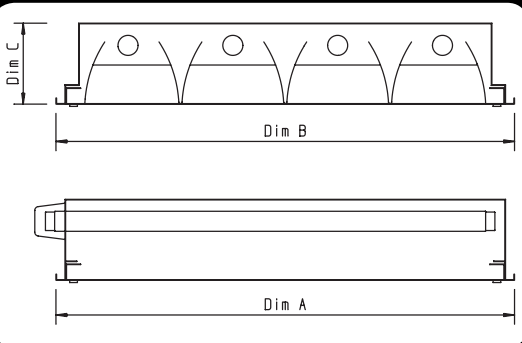

-  Body constructed from powder coated zintec steel.
-  The wedge louvre is fitted behind the glass diffuser and both are set within the powder coated zintec frame which is retained into the body via screw fixings which come complete with caps for an aesthetically pleasing finish.
-  Supplied as standard with leading brand high frequency control gear.
-  Please advise ceiling type at installation when ordering.

| Order Code | Dim A | Dim B | Dim C | Lamps | Wattage |
|-------------|--------|-------|-------|-------|---------|
| UMC2IP218HF | 595mm | 295mm | 105mm | 2 | 18w T8 |
| UMC2IP318HF | 595mm | 595mm | 105mm | 3 | 18w T8 |
| UMC2IP418HF | 595mm | 595mm | 105mm | 4 | 18w T8 |
| UMC2IP236HF | 1195mm | 295mm | 105mm | 2 | 36w T8 |
| UMC2IP336HF | 1195mm | 595mm | 105mm | 3 | 36w T8 |
| UMC2IP436HF | 1195mm | 595mm | 105mm | 4 | 36w T8 |