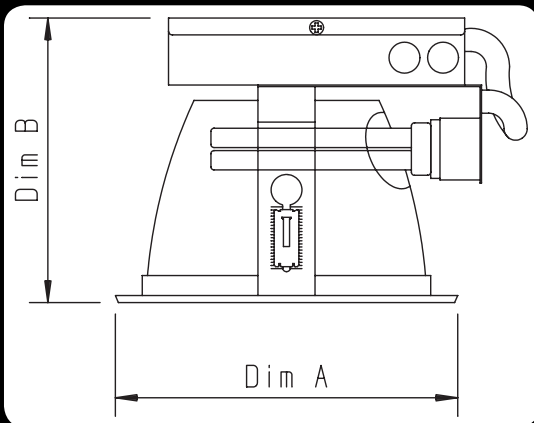

Retail & Display

Star

IP20 IP44 CE

The Star Is Our Standard PL Downlighter Suitable For Most Applications In Retail Or Commercial Environments. Other Variations Of Sizes, Lamp Configurations, Accessories Etc Are Available Upon Request.

-  White bezel with low glare aluminium reflector.
-  Gear box can be mounted remotely for easy installation into low ceiling voids.
-  Supplied as standard with leading brand high frequency control gear

Available options

-  Various energy saving dimmable options.
-  A dual purpose glass kit to suit is available which can be either mounted up flush to the fitting to make it ip44 or can be mounted on extension arms to give a floating glass appearance.

Order Code	Cutout	Dim A	Dim B	Lamps	Wattage
DLE118HF	200mm	224mm	180mm*	1	18w PLC
DLE218HF	200mm	224mm	180mm*	2	18w PLC
DLE126HF	200mm	224mm	180mm*	1	26w PLC
DLE226HF	200mm	224mm	180mm*	2	26w PLC

*Height with remote gearbox 140mm