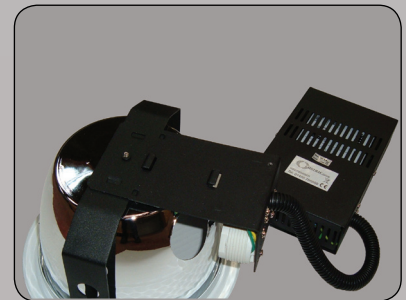

Retail & Display

Star

IP20 IP44 CE

The Star Is Our Standard PL Downlighter Suitable For Most Applications In Retail Or Commercial Environments. Other Variations Of Sizes, Lamp Configurations, Accessories Etc Are Available Upon Request.

-  White bezel with low glare aluminium reflector.
-  Gear box can be mounted remotely for easy installation into low ceiling voids.
-  Supplied as standard with leading brand high frequency control gear

Available options

-  Various energy saving dimmable options.
-  A dual purpose glass kit to suit is available which can be either mounted up flush to the fitting to make it ip44 or can be mounted on extension arms to give a floating glass appearance.