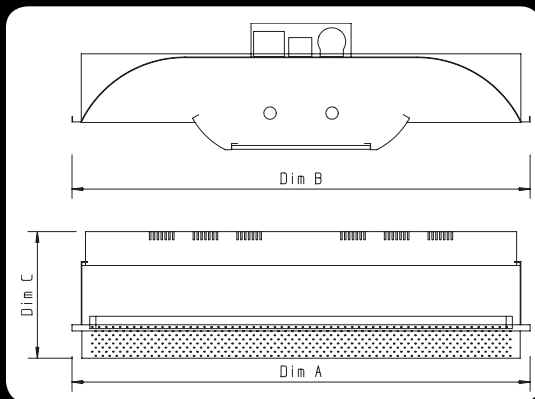

Order Code	Dim A	Dim B	Dim C	Lamps	Wattage
S6i214LP	595mm	595mm	165mm	2	14w T5
S6i224LP	595mm	595mm	165mm	2	24w T5
S6i414LP	595mm	595mm	165mm	4	14w T5
S6i424LP	595mm	595mm	165mm	4	24w T5
S6i240LP	595mm	595mm	165mm	2	40w PLL
S6i255LP	595mm	595mm	165mm	2	55w PLL

Control Suffix

DA	DALI Dimmable
DSI	DSI Dimmable
TD	Touch Dimmable
AD	1-10v Analogue Dimmable
EL	3 Hour Integral Emergency
ELST	Self Test Emergency 3 Hour

Diffuser Suffix

OP	Smooth Opal Diffuser