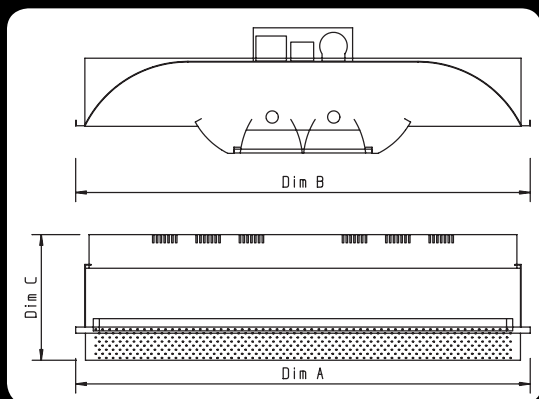

Recessed

Softlux S6

IP20 CE

The Softlux 6 Is A Direct/Indirect Semi Recessed Modular Developed To Be Aesthetically Pleasing Whilst Aiding In The Design Of Any Lg7 Application. The Drop Basket Gives An Improved Light Output Rating Meaning That Less Fittings Are Needed To Get The Same Lighting Levels In Any Lighting Design.

-  Body constructed from powder coated zintec steel.
 -  Shootbolt retained lg7 (2007 65 deg cut off) louvre for ease of fit and better security.
 -  Designed to suit both 15mm and 25mm t-bar ceilings.
 -  Supplied as standard with leading brand high frequency control gear.
 -  Direct/indirect light distribution as standard.
- Available options**
-  Energy saving control gear options including analogue dimming, digital dimming, movement and daylight sensing.
 -  Wiring configurations such as dual circuit, through wiring and various plug and socket choices all aimed at saving time and effort at installation stage.

Order Code	Dim A	Dim B	Dim C	Lamps	Wattage
S6i214	595mm	595mm	165mm	2	14w T5
S6i224	595mm	595mm	165mm	2	24w T5
S6i414	595mm	595mm	165mm	4	14w T5
S6i424	595mm	595mm	165mm	4	24w T5
S6i240	595mm	595mm	165mm	2	40w PLL
S6i255	595mm	595mm	165mm	2	55w PLL