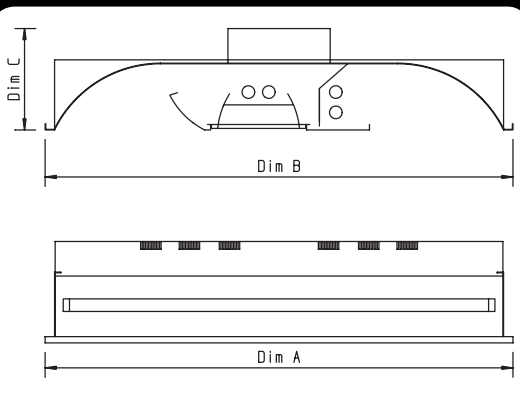

Recessed

Softlux S5 Wallwash IP20 CE

The Softlux 5 Wallwash Is A Slimline Direct/ Indirect Recessed Wallwash Modular Incorporating A Wedge Louvre Mounted In A Perforated Central Basket Making For A Practical, Aesthetically Pleasing Luminaire Which Aids In The Design Of Any Lg7 Application.

-  Body constructed from powder coated zintec steel.
-  Shootbolt retained Ig7 (2007 65 deg cut off) louvre for ease of fit and better security.
-  Designed to suit both 15mm and 25mm t-bar ceilings.
-  Supplied as standard with leading brand high frequency control gear.
-  Direct/indirect & wallwash light distribution as standard.

Order Code	Dim A	Dim B	Dim C	Lamps	Wattage
S5iWW214	595mm	595mm	130mm	2	14w T5
S5iWW224	595mm	595mm	130mm	2	24w T5
S5iWW414	595mm	595mm	130mm	4	14w T5
S5iWW424	595mm	595mm	130mm	4	24w T5
S5iWW240	595mm	595mm	130mm	2	40w PLL
S5iWW255	595mm	595mm	130mm	2	55w PLL