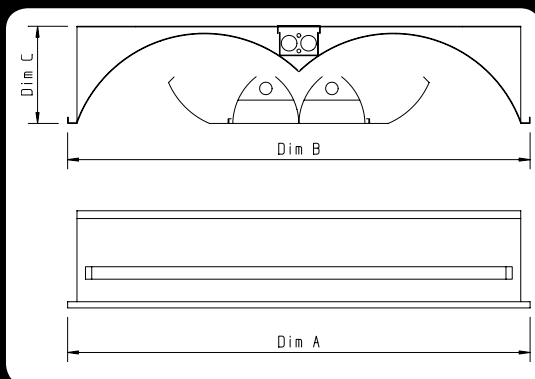

### IP20 CE

The Softlux 5 Pro PIR Is A Deep Bodied Direct/Indirect Recessed Modular Developed To Be Aesthetically Pleasing Whilst Aiding In The Design Of Any Lg7 Application. The Deeper Body Gives An Improved Light Output Rating Compared To Shallower Versions. The inbuilt PIR/dimming sensor offers fully controllable lighting.

-  Body constructed from powder coated zintec steel.
-  Shootbolt retained lg7 2007 (65 deg cut off) louvre for ease of fit and better security.
-  Designed to suit both 15mm and 25mm t-bar ceilings.
-  Supplied as standard with leading brand high frequency control gear.
-  Direct/indirect light distribution as standard.
-  In built programmable movement and lux sensor.

#### Available options ....

-  Wiring configurations such as dual circuit, through wiring and various plug and socket choices all aimed at saving time and effort at installation stage.

Order Code	Dim A	Dim B	Dim C	Lamps	Wattage
S5iPRO214PIR	595mm	595mm	125mm*	2	14w T5
S5iPRO224PIR	595mm	595mm	125mm*	2	24w T5
S5iPRO414PIR	595mm	595mm	125mm*	4	14w T5
S5iPRO424PIR	595mm	595mm	125mm*	4	24w T5
S5iPRO140PIR	595mm	595mm	125mm*	1	40w PLL
S5iPRO155PIR	595mm	595mm	125mm*	1	55w PLL
S5iPRO240PIR	595mm	595mm	125mm*	2	40w PLL
S5iPRO255PIR	595mm	595mm	125mm*	2	55w PLL

\*Height for emergency 150mm