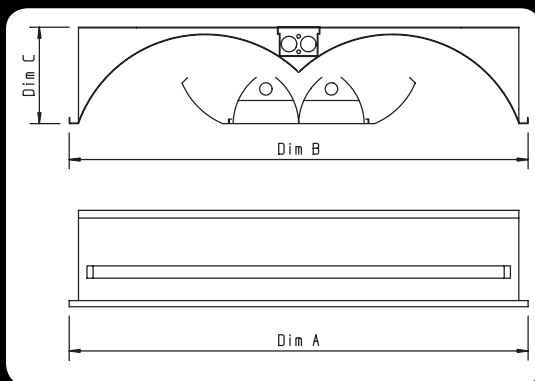

Recessed

Softlux S5 Pro

IP20 CE

The Softlux 5 Pro Is A Deep Bodied Direct/ Indirect Recessed Modular Developed To Be Aesthetically Pleasing Whilst Aiding In The Design Of Any Lg7 Application. The Deeper Body Gives An Improved Light Output Rating Compared To Shallower Versions Of This Product Meaning That Less Fittings Are Needed To Get The Same Lighting Levels In Any Lighting Design.

-  Body constructed from powder coated zintec steel.
 -  Shootbolt retained lg7 2007 (65 deg cut off) louvre for ease of fit and better security.
 -  Designed to suit both 15mm and 25mm t-bar ceilings.
 -  Supplied as standard with leading brand high frequency control gear.
 -  Direct/indirect light distribution as standard.
- Available options**
-  Various energy saving dimmable options
 -  Wiring configurations such as dual circuit, through wiring and various plug and socket choices all aimed at saving time and effort at installation stage.

Order Code	Dim A	Dim B	Dim C	Lamps	Wattage
S5iPRO214	595mm	595mm	125mm*	2	14w T5
S5iPRO224	595mm	595mm	125mm*	2	24w T5
S5iPRO414	595mm	595mm	125mm*	4	14w T5
S5iPRO424	595mm	595mm	125mm*	4	24w T5
S5iPRO140	595mm	595mm	125mm*	1	40w PLL
S5iPRO155	595mm	595mm	125mm*	1	55w PLL
S5iPRO240	595mm	595mm	125mm*	2	40w PLL
S5iPRO255	595mm	595mm	125mm*	2	55w PLL