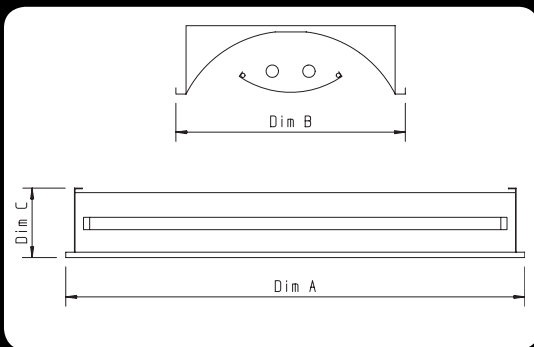

Recessed

Softlux S1 Linear

IP20 CE

The Softlux 1 Linear Is A Slimline Direct/ Indirect Recessed Modular Incorporating A Perforated Central Basket Developed To Be Aesthetically Pleasing.

-  Body constructed from powder coated zintec steel.
-  Perforated central basket provides a soft indirect light.
-  Designed to suit both 15mm and 25mm t-bar ceilings.
-  Supplied as standard with leading brand high frequency control gear.

Order Code	Dim A	Dim B	Dim C	Lamps	Wattage
S1iL114/24**	595mm	295mm	90mm*	1	14/24w T5
S1iL214/24**	595mm	295mm	90mm*	2	14/24w T5
S1iL128/54**	1195mm	295mm	90mm*	1	28/54w T5
S1iL228/54**	1195mm	295mm	90mm*	2	28/54wT5
S1iL140/55**	595mm	295mm	90mm*	1	40/55w PLL
S1iL240/55**	1195mm	295mm	90mm*	2	40/55w PLL
S1iL128/54**/600	1195mm	595mm	90mm*	1	28/54w T5
S1iL228/54**/600	1195mm	595mm	90mm*	2	28/54w T5
S1iL328/54**/600	1195mm	595mm	90mm*	3	28/54w T5
S1iL428/54**/600	1195mm	595mm	90mm*	4	28/54w T5
S1iL240/55**/600	1195mm	595mm	90mm*	2	40/55w PLL
S1iL440/55**/600	1195mm	595mm	90mm*	4	40/55w PLL