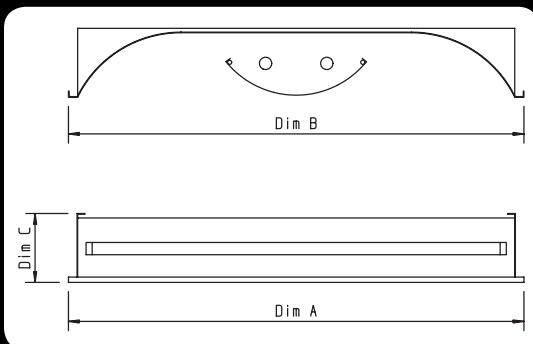

Recessed

Softlux S1

IP20 CE

The Softlux 1 Is A Slimline Direct/Indirect Recessed Modular Incorporating A Perforated Central Basket Developed To Be Aesthetically Pleasing.

-  Body constructed from powder coated zintec steel.
-  Perforated central basket provides a soft indirect light.
-  Designed to suit both 15mm and 25mm t-bar ceilings.
-  Supplied as standard with leading brand high frequency control gear.

Order Code	Dim A	Dim B	Dim C	Lamps	Wattage
S1i214	595mm	595mm	90mm*	2	14w T5
S1i224	595mm	595mm	90mm*	2	24w T5
S1i314	595mm	595mm	90mm*	3	14w T5
S1i324	595mm	595mm	90mm*	3	24w T5
S1i414	595mm	595mm	90mm*	4	14w T5
S1i424	595mm	595mm	90mm*	4	24w T5
S1i140	595mm	595mm	90mm*	1	40w PLL
S1i155	595mm	595mm	90mm*	1	55w PLL
S1i240	595mm	595mm	90mm*	2	40w PLL
S1i255	595mm	595mm	90mm*	2	55w PLL