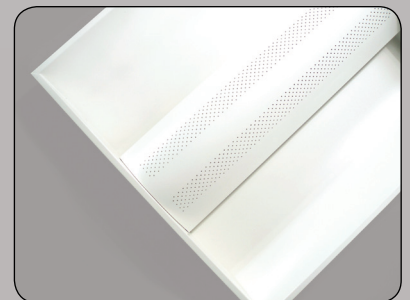

Recessed

Softlux S1

IP20 CE

The Softlux 1 Is A Slimline Direct/Indirect Recessed Modular Incorporating A Perforated Central Basket Developed To Be Aesthetically Pleasing.

-  Body constructed from powder coated zintec steel.
-  Perforated central basket provides a soft indirect light.
-  Designed to suit both 15mm and 25mm t-bar ceilings.
-  Supplied as standard with leading brand high frequency control gear.

Available options

-  Energy saving control gear options including analogue dimming, digital dimming, movement and daylight sensing.
-  Wiring configurations such as dual circuit, through wiring and various plug and socket choices all aimed at saving time and effort at installation stage.