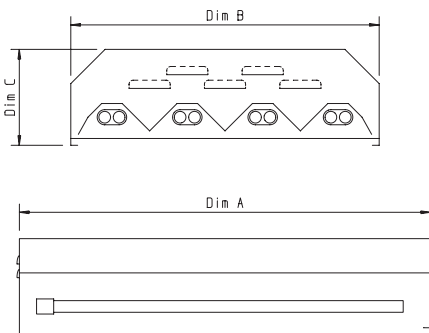

-  Body constructed from white coated steel.
-  Aluminium specular reflectors.
-  Supplied as standard with leading brand high frequency control gear.
-  Comes complete with 3 pole GST panel mounted plug as standard.

Order Code	Dim A	Dim B	Dim C	Lamps	Wattage
NVCL240	600mm	450mm	130mm	2	40w PLL
NVCL440	600mm	450mm	130mm	4	40w PLL
NVCL255	600mm	450mm	130mm	2	55w PLL
NVCL455	600mm	450mm	130mm	4	55w PLL
NVCL280	600mm	450mm	130mm	2	80w PLL
NVCL480	600mm	450mm	130mm	4	80w PLL