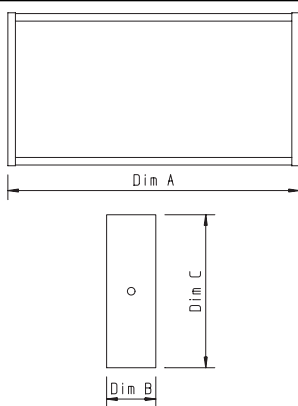

Midi Box

IP20 CE

The Midi Box Is Our Simple Yet Effective IP20 Rated Emergency Exit Box .

- ☉ Body constructed from white coated steel.
- ☉ Choice of Legends (Please Specify).
- ☉ Wired as non maintained as standard.
- ☉ 8W T5 miniature fluorescent.
- ☉ Opal Downlight panel.

Available options

- ☉ 3 Hour emergency maintained and self test versions.
- ☉ Chrome or brass options.

Order Code	Dim A	Dim B	Dim C	Lamps	Wattage
BOXNM3	385mm	65mm	200mm	1	8w T5
BOXM3	385mm	65mm	200mm	1	8w T5