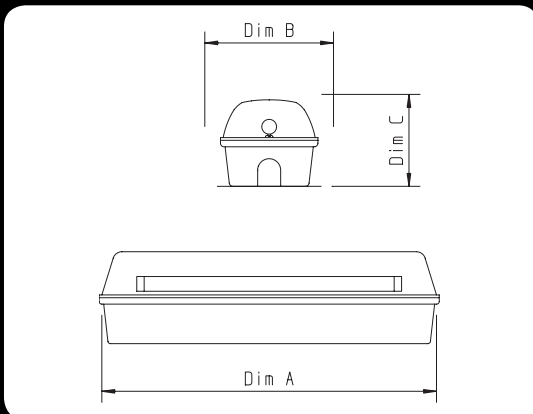

Midi IP65 CE

The Midi Is Our Simple Yet Effective
IP65 Rated Bulkhead Ideal For
Emergency Illumination.

- ☉ Made from a flame retardant polycarbonate with a Fresnel lens diffuser.
- ☉ Choice of Legends (Please Specify).
- ☉ Wired as non maintained as standard.
- ☉ 8W T5 miniature fluorescent.

Available options

- ☉ 3 Hour emergency maintained and self test versions.
- ☉ Semi recess kit in white, chrome or brass.

Order Code	Dim A	Dim B	Dim C	Lamps	Wattage
MIDINM3	350mm	108mm	80mm	1	8w T5
MIDIM3	350mm	108mm	80mm	1	8w T5

Additions	
SRB	Brass semi recess kit
SRC	Chrome semi recess kit
SRW	White semi recess kit

Sh Semi Recess Cut Out Dimensions 330mm x 90mm