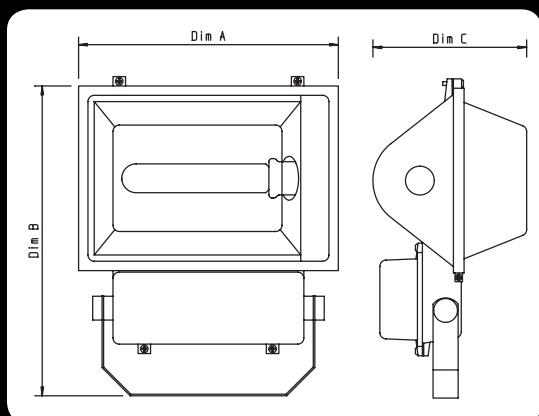

Food Safe Flood

IP54 CE

A Robust Range Of High Powered H.I.D Floodlights Ranging From 70W To 400W Suitable For The Majority Of Exterior And Interior Food Related Applications Where Glass Is Prohibited.

-  150W - 400w body constructed from die cast aluminium.
-  70W body constructed from polycarbonate.
-  Symmetrical reflector.
-  Dished polycarbonate front cover.
-  Supplied as standard with leading brand control gear & lamp
-  Adjustable mounting bracket gives optimum lighting capability.

Available options

-  Photocell for automatic dusk till dawn operation.
-  Energy saving versions available are:
200W metal halide (replaces 250w)
350W metal halide (replaces 400w)

Order Code	Dim A	Dim B	Dim C	Lamps	Wattage
FL001SON	245mm	300mm	210mm	SON	70w
FL001HQI	245mm	300mm	210mm	HQI	70w
FL004DP	415mm	495mm	245mm	SON	150w
FL005DP	415mm	495mm	245mm	SON	250w
FL006DP	415mm	495mm	245mm	SON	400w
FL007DP	415mm	495mm	245mm	MERCURY	250w
FL008DP	415mm	495mm	245mm	HQI	250w
FL009DP	415mm	495mm	245mm	HQI	400w

Control Suffix

PC Photo Cell