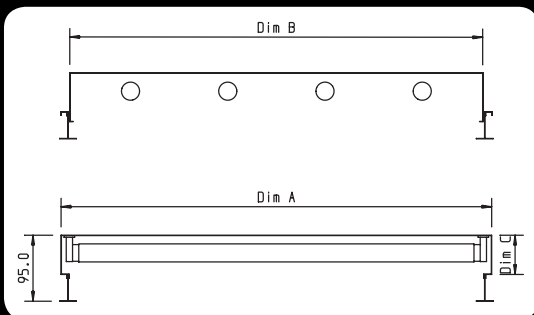

## Enclosed IP20 CE

The Standard Enclosed Luminaires Are A Range Of Slimline Economic Recessed Modulares Suitable For An Array Of Attachments All To Go Into A 15Mm Or 25Mm T-Bar Ceiling.

-  Body constructed from white coated steel.
-  Shallow 95mm depth.
-  Fitting designed to suit both 15mm and 25mm T-bar ceilings.
-  Supplied as standard with leading brand high frequency control gear.
-  Please advise 15mm or 25mm T-bar ceiling type at installation when ordering attachments to suit.

Order Code	Dim A	Dim B	Dim C	Lamps	Wattage
TE218HF	622mm	295mm	56mm	2	18w T8
TE318HF	622mm	595mm	56mm	3	18w T8
TE418HF	622mm	595mm	56mm	4	18w T8
TE236HF	1232mm	295mm	56mm	2	36w T8
TE336HF	1232mm	595mm	56mm	3	36w T8
TE436HF	1232mm	595mm	56mm	4	36w T8