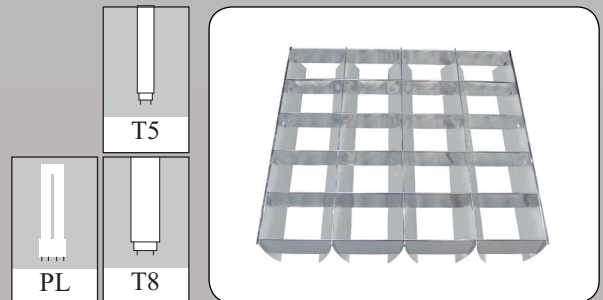

## Enclosed IP20 CE

The Standard Enclosed Luminaires Are A Range Of Slimline Economic Recessed Modulares Suitable For An Array Of Attachments All To Go Into A 15Mm Or 25Mm T-Bar Ceiling.

-  Body constructed from white coated steel.
-  Shallow 95mm depth.
-  Fitting designed to suit both 15mm and 25mm T-bar ceilings.
-  Supplied as standard with leading brand high frequency control gear.
-  Please advise 15mm or 25mm T-bar ceiling type at installation when ordering attachments to suit.

### Available options ....

-  T5 or PLL versions available
-  5ft & 6ft sizes available on request
-  Energy saving control gear options including analogue dimming, digital dimming, movement and daylight sensing.
-  Wiring configurations such as dual circuit, through wiring and various plug and socket choices all aimed at saving time and effort at installation stage.