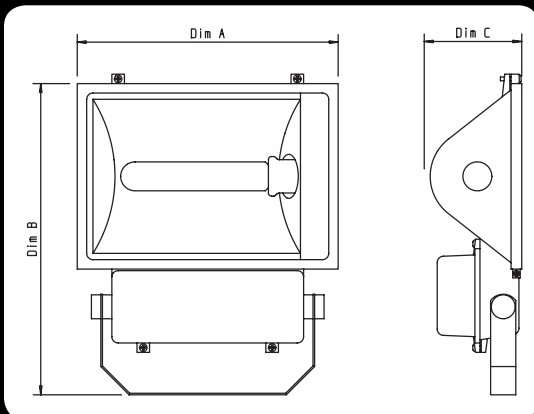

Maxi Flood

IP54 CE

A Robust Range Of High Powered H.I.D Floodlights Ranging From 150W To 400W And Suitable For The Majority Of Exterior And Interior Applications..

-  Body constructed from die cast aluminium.
-  Powder coated black as standard.
-  Symmetrical reflector.
-  Toughened front safety glass.
-  Supplied as standard with leading brand control gear & lamp
-  Adjustable mounting bracket gives optimum lighting capability.

Order Code	Dim A	Dim B	Dim C	Lamps	Wattage
FL004	415mm	495mm	145mm	SON	150w
FL005	415mm	495mm	145mm	SON	250w
FL006	415mm	495mm	145mm	SON	400w
FL007	415mm	495mm	145mm	MERCURY	250w
FL008	415mm	495mm	145mm	HQI	250w
FL009	415mm	495mm	145mm	HQI	400w