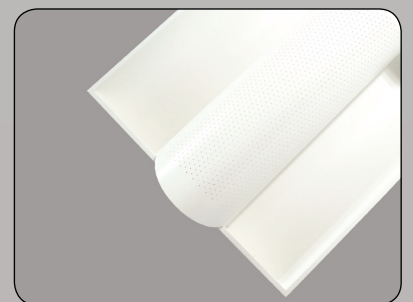

Order Code	Dim A	Dim B	Dim C	Lamps	Wattage
S3i214	595mm	595mm	120mm	2	14w T5
S3i224	595mm	595mm	120mm	2	24w T5
S3i314	595mm	595mm	120mm	3	14w T5
S3i324	595mm	595mm	120mm	3	24w T5
S3i414	595mm	595mm	120mm	4	14w T5
S3i424	595mm	595mm	120mm	4	24w T5
S3i140	595mm	595mm	120mm	1	40w PLL
S3i155	595mm	595mm	120mm	1	55w PLL
S3i240	595mm	595mm	120mm	2	40w PLL
S3i255	595mm	595mm	120mm	2	55w PLL

Control Suffix

DA	DALI Dimmable
DSI	DSI Dimmable
TD	Touch Dimmable
AD	1-10v Analogue Dimmable
EL	3 Hour Integral Emergency
ELST	Self Test Emergency 3 Hour