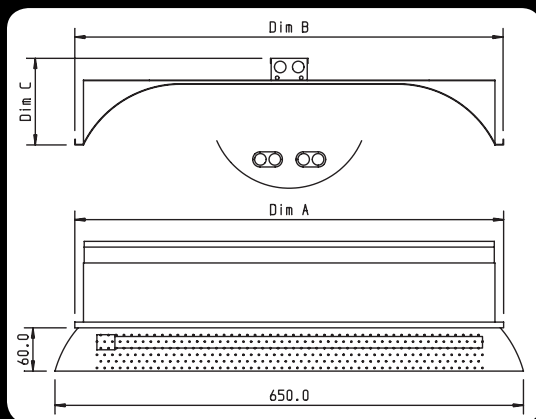

Recessed

Softlux S3

IP20 CE

The Softlux 3 Is A Slimline Direct/Indirect Semi-Recessed Modular Which Has A Perforated Central Basket That Sits Below Ceiling Level Which Is Especially Pleasing To The Eye Whilst Aiding In The Design Of Any Lg7 Application.

-  Body constructed from powder coated zintec steel.
-  Drop style (below ceiling level) perforated central basket provides a soft indirect light.
-  Designed to suit both 15mm and 25mm t-bar ceilings.
-  Supplied as standard with leading brand high frequency control gear.
-  Direct/indirect light distribution as standard.

Order Code	Dim A	Dim B	Dim C	Lamps	Wattage
S3i214	595mm	595mm	120mm	2	14w T5
S3i224	595mm	595mm	120mm	2	24w T5
S3i314	595mm	595mm	120mm	3	14w T5
S3i324	595mm	595mm	120mm	3	24w T5
S3i414	595mm	595mm	120mm	4	14w T5
S3i424	595mm	595mm	120mm	4	24w T5
S3i140	595mm	595mm	120mm	1	40w PLL
S3i155	595mm	595mm	120mm	1	55w PLL
S3i240	595mm	595mm	120mm	2	40w PLL
S3i255	595mm	595mm	120mm	2	55w PLL