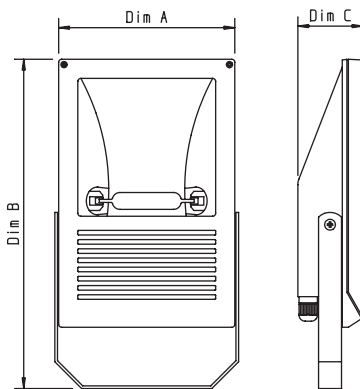

Exterior

Mini Flood

IP65 CE

A Robust And Discreet Range Of
Slimline H.I.D Floodlights Available In 70W
And 150W Metal Halide.

-  Body constructed from die cast aluminium.
-  Powder coated black as standard.
-  Asymmetric reflector.
-  Toughened front safety glass.
-  Supplied as standard with leading brand control gear and lamp
-  Adjustable mounting bracket gives optimum lighting capability.

Available options

-  High frequency dimmable control gear (150w only)

Order Code	Dim A	Dim B	Dim C	Lamps	Wattage
FL002	230mm	430mm	85mm	HQI	70w
FL003	230mm	430mm	85mm	HQI	150w
FL003HFD	230mm	430mm	85mm	HQI	150w