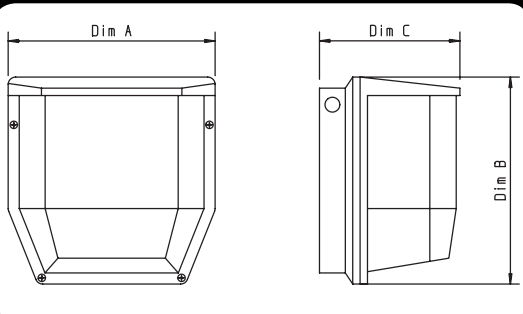

Order Code	Dim A	Dim B	Dim C	Lamps	Wattage
WP70S	280mm	280mm	190mm	SON	70w
WP70H	280mm	280mm	190mm	HQI	70w
WP80MBF	280mm	280mm	190mm	MBF	80w
WP132	280mm	280mm	190mm	PLT	32w
WP142	280mm	280mm	190mm	PLT	42w

Please note that style and dimensions may vary

Control Suffix

DA	DALI Dimmable
DSI	DSI Dimmable
TD	Touch Dimmable
AD	1-10v Analogue Dimmable
EL	3 Hour Integral Emergency
ELST	Self Test Emergency 3 Hour

Controller Suffix

PC	Photo Cell