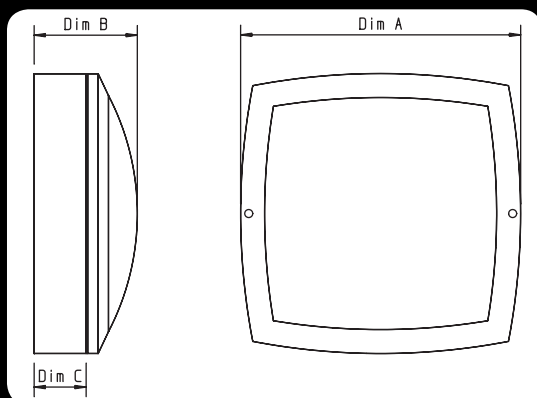

DCS Range

IP65 CE

The DCS Is A Range Of High Quality, Robust, Cast Aluminium Bulkheads Available In A Range Of Lamp Types To Suit Any Application.

-  Body constructed from black die cast aluminium.
-  Toughened front opal polycarbonate diffuser.
-  Supplied as standard with leading brand high frequency control gear.

Order Code	Dim A	Dim B	Dim C	Lamps	Wattage
DCS128	350mm	130mm	65mm	1	28w 2D
DCS138	350mm	130mm	65mm	1	38w 2D
DCS132	350mm	130mm	65mm	1	32w PLT
DCS142	350mm	130mm	65mm	1	42w PLT

Body Style Suffix	
G	4 Bar Grill
O	Open Face
U	Hood & Uplight
H	Hood