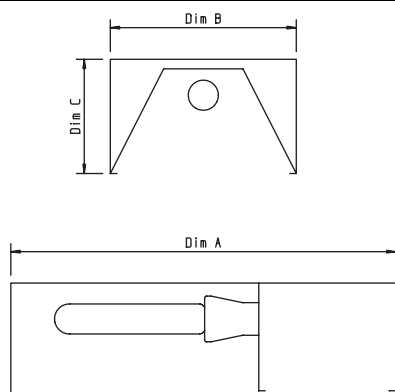

- ☉ Body constructed from white coated steel.
- ☉ Hammered effect reflector.
- ☉ Supplied as standard with leading brand H.I.D control gear and lamp
- ☉ Beza, suspension or surface mountable.

Order Code	Dim A	Dim B	Dim C	Lamps	Wattage
LBF001	590mm	285mm	175mm	SON	150w
LBF002	590mm	285mm	175mm	SON	250w
LBF003	590mm	285mm	175mm	SON	400w
LBF010	590mm	285mm	175mm	MERCURY	250w
LBF011	590mm	285mm	175mm	MERCURY	400w
LBF012	590mm	285mm	175mm	HQI	250w
LBF013	590mm	285mm	175mm	HQI	400w