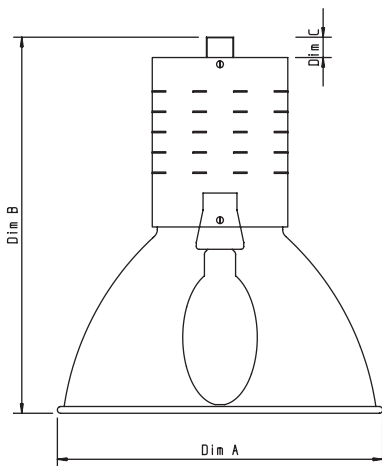

Highbay

IP20 CE

The Highbay Fitting Is Compact In Design And Suitable For Retail, Commercial Or Industrial Applications.

-  Body constructed from zintec steel.
-  Spun aluminium reflector.
-  Supplied as standard with leading brand control gear and lamp

Available options

-  Various plug and socket choices all aimed at saving time and effort at installation stage.
-  Toughened front safety glass.
-  Additional halogen run up lamp.
-  Body can be powder coated on request.
-  Energy saving versions available are:
200W metal halide (replaces 250w)
350W metal halide (replaces 400w)
-  Range of high frequency metal halide dimmable gear from 150w to 400w

Order Code	Dim A	Dim B	Dim C	Lamps	Wattage
HB001	485mm	555mm	30mm	SON	150w
HB002	485mm	555mm	30mm	SON	250w
HB003	485mm	555mm	30mm	SON	400w
HB010	485mm	555mm	30mm	MERCURY	250w
HB011	485mm	555mm	30mm	MERCURY	400w
HB012	485mm	555mm	30mm	HQI	250w
HB013	485mm	555mm	30mm	HQI	400w