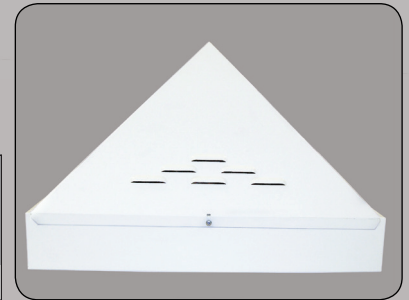

Sportslux Classic

IP20 CE

The Sportslux Classic Is A Robust Luminaire Designed To Withstand The Daily Rigors Of Sportshall Activities Whilst Providing An Energy Efficient Alternative To H.I.D Equivalents.

-  Body constructed from powder coated zintec steel.
-  The wire mesh guard is set within a powder coated zintec frame which is retained into the body via screw fixings which come complete with caps for an aesthetically pleasing finish.
-  Aluminium specular reflectors.
-  Supplied as standard with leading brand high frequency control gear.

Available options

-  Various energy saving dimmable options.
-  Wiring configurations such as dual circuit, through wiring and various plug and socket choices all aimed at saving time and effort at installation stage.
-  Polycarbonate panel for extra safety.
-  Angled rear deflector.