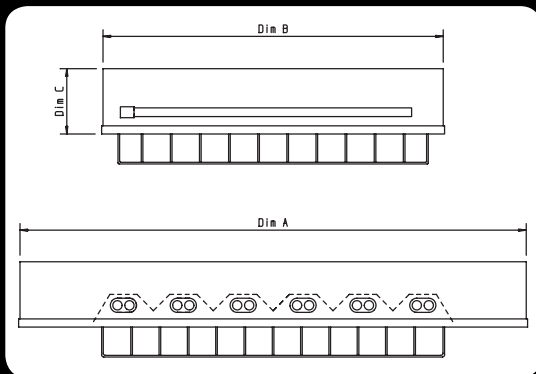

Order Code	Dim A	Dim B	Dim C	Lamps	Wattage
SHCL440	715mm	630mm	172mm	4	40w PLL
SHCL640	935mm	630mm	172mm	6	40w PLL
SHCL455	715mm	630mm	172mm	4	55w PLL
SHCL655	935mm	630mm	172mm	6	55w PLL
SHCL480	715mm	630mm	172mm	4	80w PLL
SHCL680	935mm	630mm	172mm	6	40w PLL

Control Suffix

DA	DALI Dimmable
DSI	DSI Dimmable
TD	Touch Dimmable
AD	1-10v Analogue Dimmable
EL	3 Hour Integral Emergency
ELST	Self Test Emergency 3 Hour

Controller Suffix

PP	Polycarbonate Cover