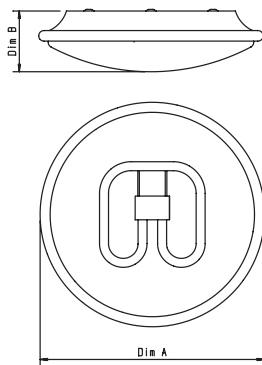

Retail & Display

Galaxy

IP40 CE

The Galaxy Is Circular Bulkhead Simple Yet Stylish In Design And Made From A Steel Body And Polycarbonate Opal Diffuser.

-  Body constructed from white coated steel.
-  Toughened front opal polycarbonate diffuser.
-  Supplied as standard with instant strike high frequency control gear.

Order Code	Dim A	Dim B	Lamps	Wattage
GAL128HFB	425mm	115mm	1	28w 2D
GAL138HFB	425mm	115mm	1	38w 2D
GAL155HFB	525mm	115mm	1	55w 2D

Body Style Suffix

C	Chrome Base
B	Brass Base

Controller Suffix

CL	Clear Prismatic
----	-----------------