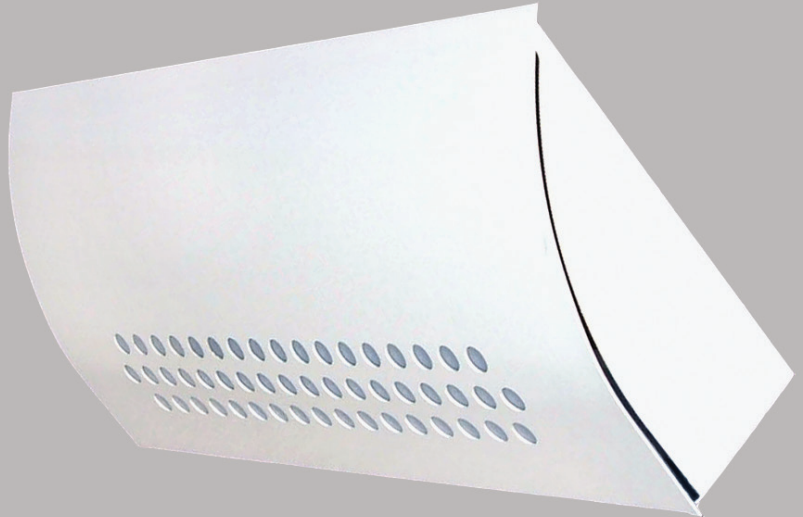

Order Code	Dim A	Dim B	Dim C	Lamps	Wattage
SG140	600mm	250mm	100mm	1	40w PLL
SG155	600mm	250mm	100mm	1	55w PLL
SG240	600mm	250mm	100mm	2	40w PLL
SG255	600mm	250mm	100mm	2	55w PLL
SG214	600mm	250mm	100mm	2	14w T5
SG224	600mm	250mm	100mm	2	24w T5

Control Suffix	
DA	DALI Dimmable
DSI	DSI Dimmable
TD	Touch Dimmable
AD	1-10v Analogue Dimmable
EL	3 Hour Integral Emergency
ELST	Self Test Emergency 3 Hour

Body Style Suffix	
S	Silver Body
B	Black Body
R	Red Body