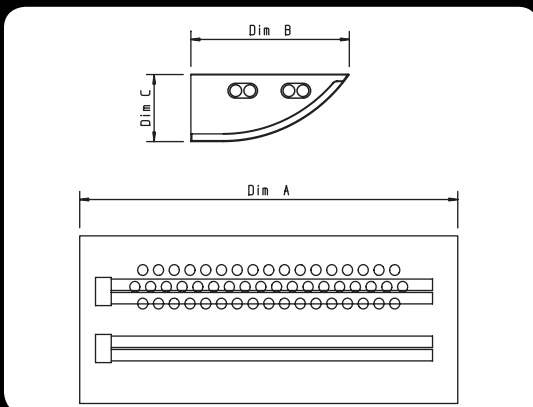

Retail & Display

Signature

IP20 CE

The Signature Is An Adaptable, Attractive, Slimline, Wall Mounted Up/ Downlighting Luminaire With A Floating Effect Front Body Incorporating Large Perforations For Decorative Downlighting.

-  Body constructed from zintec steel powder coated white as standard.
-  Removable internal geartray aiding easy installation.
-  Supplied as standard with leading brand high frequency control gear.
-  Up/downlight distribution as standard.

Order Code	Dim A	Dim B	Dim C	Lamps	Wattage
SG140	600mm	250mm	100mm	1	40w PLL
SG155	600mm	250mm	100mm	1	55w PLL
SG240	600mm	250mm	100mm	2	40w PLL
SG255	600mm	250mm	100mm	2	55w PLL
SG214	600mm	250mm	100mm	2	14w T5
SG224	600mm	250mm	100mm	2	24w T5