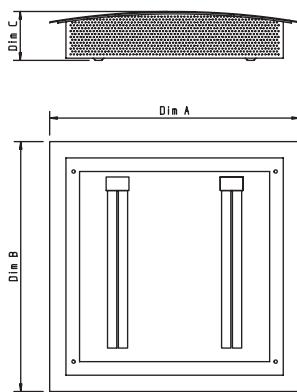

## IP20 CE

The Kubus Is Designed For Those Who Need A Stylish Low Profile Wall Mounted Luminaire. It's Available In A Range Of Colours And Sizes To Suit Any Application.

-  Body constructed from zintec steel powder coated silver as standard.
-  Supplied as standard with leading brand high frequency control gear.
-  Direct/indirect light distribution as standard.

Order Code	Dim A	Dim B	Dim C	Lamps	Wattage
KB226	460mm	460mm	95mm	2	26w PLC
KB232	460mm	460mm	95mm	2	32w PLT
KB242	460mm	460mm	95mm	2	42w PLT
KB236	560mm	560mm	95mm	2	36w PLL
KB336	560mm	560mm	95mm	3	36w PLL
KB436	560mm	560mm	95mm	4	36w PLL