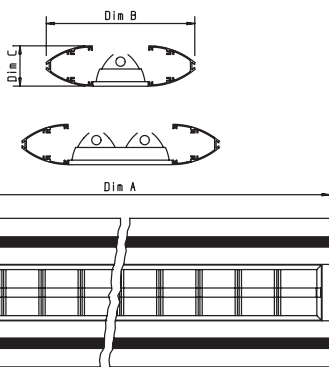

Torra

IP20 CE

The Torra Range Is A Robust High Quality Fitting With The Flexibility Of Numerous Mounting, Directional Lighting And Continuous Run Configurations That Can Suit Any Application.

- Body constructed using a slim, stylish extruded aluminium, powder coated white ral9010 as standard.
- Leafspring retained lg7 2007 (65 deg cut off) louvre for ease of fit and better security.
- Supplied as standard with leading brand high frequency control gear.
- Continuous run or stand alone mounting.
- Suspended version has direct & indirect light distribution as standard.

Available options

- Various energy saving dimmable options.
- Wiring configurations such as dual circuit, through wiring and various plug and socket choices all aimed at saving time and effort at installation stage.
- Suspended version with 1.5 Metre adjustable clutch mechanism suspension kit.
- Downlight only
- Many other ral colour finishes available.

Order Code	Dim A	Dim B	Dim C	Lamps	Wattage
TOR128	1200mm	260mm	70mm	1	28w T5
TOR228	1200mm	342mm	70mm	2	28w T5
TOR154	1200mm	260mm	70mm	1	54w T5
TOR254	1200mm	342mm	70mm	2	54w T5
TOR135	1500mm	260mm	70mm	1	35w T5
TOR235	1500mm	342mm	70mm	2	35w T5
TOR149	1500mm	260mm	70mm	1	49w T5
TOR249	1500mm	342mm	70mm	2	49w T5