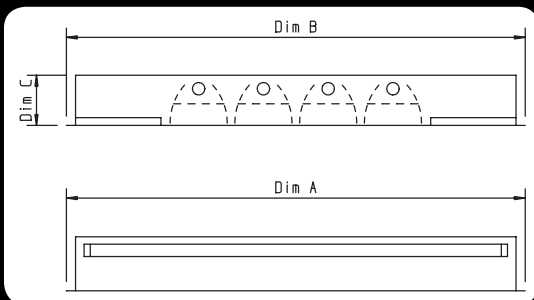

Order Code	Dim A	Dim B	Dim C	Lamps	Wattage
LEVEC214	595mm	595mm	65mm	2	14w T5
LEVEC314	595mm	595mm	65mm	3	14w T5
LEVEC414	595mm	595mm	65mm	4	14w T5
LEVEC224	595mm	595mm	65mm	2	24w T5
LEVEC324	595mm	595mm	65mm	3	24w T5
LEVEC424	595mm	595mm	65mm	4	24w T5

Control Suffix

DA	DALI Dimmable
DSI	DSI Dimmable
TD	Touch Dimmable
AD	1-10v Analogue Dimmable
EL	3 Hour Integral Emergency
ELST	Self Test Emergency 3 Hour

Body Style Suffix

PERF Fully Perforated Side Baffles