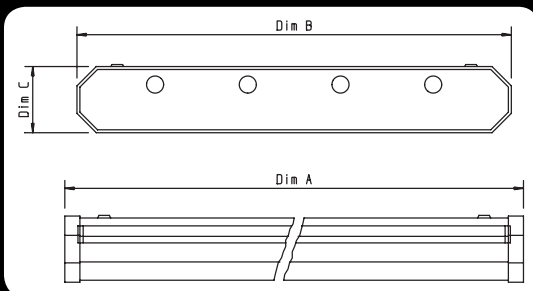

Profile IP20 CE

The Profile Surface Modulares Have An Aesthetically Pleasing Chamfered Edge Body Made To Enhance The Look Of Any Installation.

-  Body constructed from white coated steel.
-  Lift and tilt wedge louvre comes complete with louvre straps for added security.
-  Supplied as standard with leading brand high frequency control gear.
-  Direct light distribution as standard.

Order Code	Dim A	Dim B	Dim C	Lamps	Wattage
SFPU218HF	630mm	663mm	101mm	2	18w T8
SFPU318HF	630mm	663mm	101mm	3	18w T8
SFPU418HF	630mm	663mm	101mm	4	18w T8
SFPU236HF	1224mm	663mm	101mm	2	36w T8
SFPU336HF	1224mm	663mm	101mm	3	36w T8
SFPU436HF	1224mm	663mm	101mm	4	36w T8