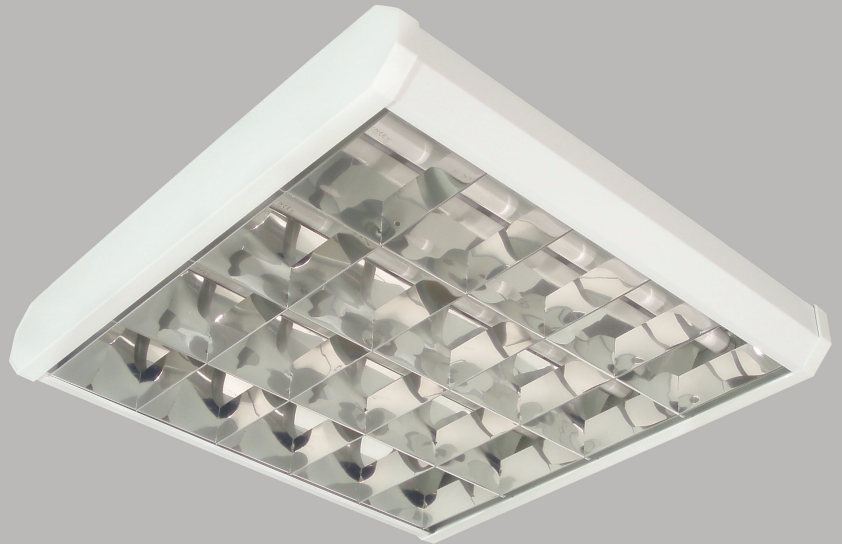

Profile IP20 CE

The Profile Surface Modulares Have An Aesthetically Pleasing Chamfered Edge Body Made To Enhance The Look Of Any Installation.

-  Body constructed from white coated steel.
-  Lift and tilt wedge louvre comes complete with louvre straps for added security.
-  Supplied as standard with leading brand high frequency control gear.
-  Direct light distribution as standard.

Available options

-  Energy saving control gear options including analogue dimming, digital dimming, movement and daylight sensing.
-  Wiring configurations such as dual circuit, through wiring and various plug and socket choices all aimed at saving time and effort at installation stage.
-  Ceiling/indirect lighting available through cut outs on the back shoulder of the fitting.