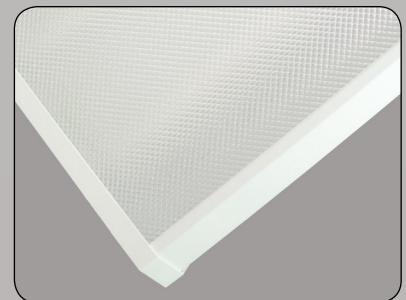

Profile IP20 CE

The Profile Surface Modulares Have An Aesthetically Pleasing Chamfered Edge Body Made To Enhance The Look Of Any Installation.

- Body constructed from white coated steel.
- Lift and tilt wedge louvre comes complete with louvre straps for added security.
- Supplied as standard with leading brand high frequency control gear.
- Direct light distribution as standard.

Available options ....

- Energy saving control gear options including analogue dimming, digital dimming, movement and daylight sensing.
- Wiring configurations such as dual circuit, through wiring and various plug and socket choices all aimed at saving time and effort at installation stage.
- Ceiling/indirect lighting available through cut outs on the back shoulder of the fitting.

Order Code	Dim A	Dim B	Dim C	Lamps	Wattage
SFPU218HF	630mm	663mm	101mm	2	18w T8
SFPU318HF	630mm	663mm	101mm	3	18w T8
SFPU418HF	630mm	663mm	101mm	4	18w T8
SFPU236HF	1224mm	663mm	101mm	2	36w T8
SFPU336HF	1224mm	663mm	101mm	3	36w T8
SFPU436HF	1224mm	663mm	101mm	4	36w T8

Control Suffix

DA	DALI Dimmable
DSI	DSI Dimmable
TD	Touch Dimmable
AD	1-10v Analogue Dimmable
EL	3 Hour Integral Emergency
ELST	Self Test Emergency 3 Hour

Controller Suffix

C2	Wedge Louvre
LB	Ribbed Low Brightness Louvre
TPA	TPA Prismatic Diffuser
TPB	TPB Prismatic Diffuser

Body Style Suffix

SL	Side Light
UL	Up Light
WS	Wire Suspension