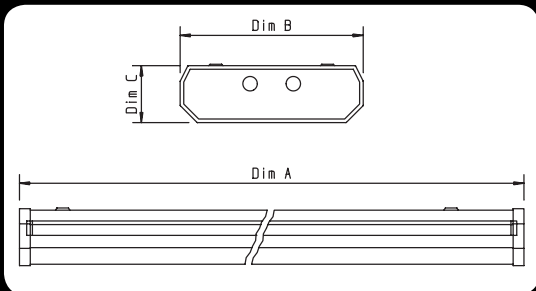

Prolite T8

IP20 CE

The Prolite T8 Has An Aesthetically Pleasing Chamfered Edge Body Made To Enhance The Look Of Any Installation.

-  Body constructed from white coated steel.
-  Lift and tilt wedge louvre comes complete with louvre straps for added security.
-  Supplied as standard with leading brand high frequency control gear.
-  Direct light distribution as standard.

Available options

-  Energy saving control gear options including analogue dimming, digital dimming, movement and daylight sensing.
-  Wiring configurations such as dual circuit, through wiring and various plug and socket choices all aimed at saving time and effort at installation stage.
-  Suspended version with 1.5 Metre adjustable clutch mechanism suspension kit.
-  Ceiling/indirect lighting available either through cut outs on the back of the fitting when suspended or on the back shoulder of the fitting when surface mounted.

Order Code	Dim A	Dim B	Dim C	Lamps	Wattage
SPL218HF	628mm	254mm	79mm	2	18w T8
SPL136HF	1228mm	254mm	79mm	1	36w T8
SPL236HF	1228mm	254mm	79mm	2	36w T8
SPL158HF	1528mm	254mm	79mm	1	58w T8
SPL258HF	1528mm	254mm	79mm	2	58w T8
SPL170HF	1828mm	254mm	79mm	1	70w T8
SPL270HF	1828mm	254mm	79mm	2	70w T8