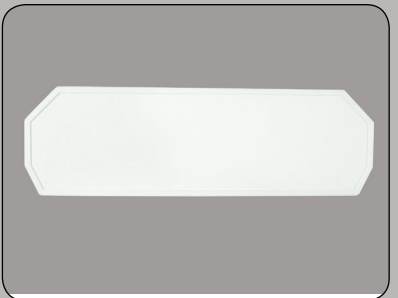

Prolite T8

IP20 CE

The Prolite T8 Has An Aesthetically Pleasing Chamfered Edge Body Made To Enhance The Look Of Any Installation.

-  Body constructed from white coated steel.
-  Lift and tilt wedge louvre comes complete with louvre straps for added security.
-  Supplied as standard with leading brand high frequency control gear.
-  Direct light distribution as standard.

Available options

-  Energy saving control gear options including analogue dimming, digital dimming, movement and daylight sensing.
-  Wiring configurations such as dual circuit, through wiring and various plug and socket choices all aimed at saving time and effort at installation stage.
-  Suspended version with 1.5 Metre adjustable clutch mechanism suspension kit.
-  Ceiling/indirect lighting available either through cut outs on the back of the fitting when suspended or on the back shoulder of the fitting when surface mounted.