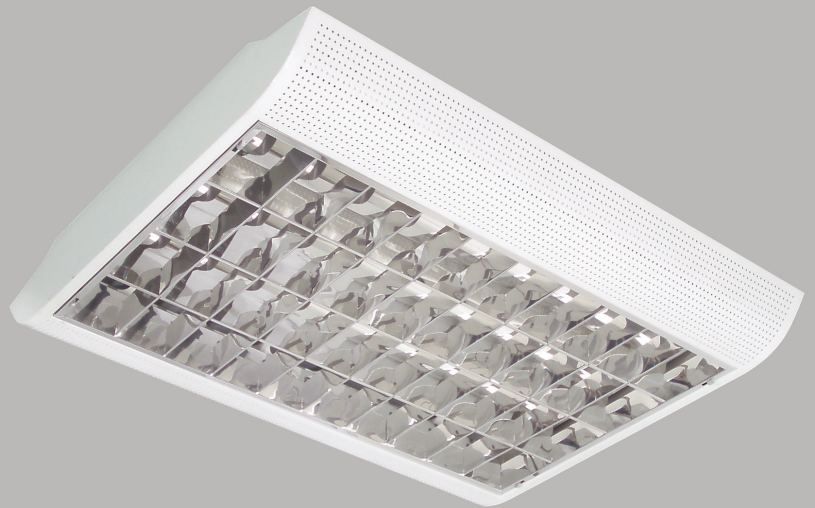

Softlux S4 Multi

IP20 CE

The Softlux 4 Surface Modular Range Provides The Perfect Marriage Between Good Looks And Practicality With Direct Lighting Through The Shootbolt Retained Louvre, Soft Indirect Lighting Through The Perforated Angled Sides And Backlighting Projected Onto The Ceiling.

- Body constructed from powder coated zintec steel.
- Shootbolt retained lg7 2007 (65 deg cut off) louvre for ease of fit and better security.
- Perforated side baffles provide a soft indirect light.
- Rear cut outs provide ceiling/indirect lighting.
- Supplied as standard with leading brand high frequency control gear.

Available options ....

- Various energy saving dimmable options.
- Wiring configurations such as dual circuit, through wiring and various plug and socket choices all aimed at saving time and effort at installation stage.

Order Code	Dim A	Dim B	Dim C	Lamps	Wattage
S4iS214/24*	600mm	350mm	85mm	2	14/24w T5
S4iS314/24*	600mm	430mm	85mm	3	14/24w T5
S4iS414/24*	600mm	510mm	85mm	4	14/24w T5

*Please state wattage when ordering

Control Suffix

DA	DALI Dimmable
DSI	DSI Dimmable
TD	Touch Dimmable
AD	1-10v Analogue Dimmable
EL	3 Hour Integral Emergency
ELST	Self Test Emergency 3 Hour