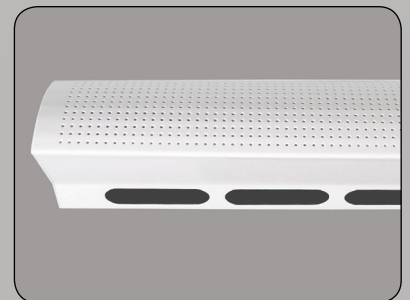

Softlux S4 Multi

IP20 CE

The Softlux 4 Surface Modular Range Provides The Perfect Marriage Between Good Looks And Practicality With Direct Lighting Through The Shootbolt Retained Louvre, Soft Indirect Lighting Through The Perforated Angled Sides And Backlighting Projected Onto The Ceiling.

- Body constructed from powder coated zintec steel.
- Shootbolt retained lg7 2007 (65 deg cut off) louvre for ease of fit and better security.
- Perforated side baffles provide a soft indirect light.
- Rear cut outs provide ceiling/indirect lighting.
- Supplied as standard with leading brand high frequency control gear.

Available options ....

- Various energy saving dimmable options.
- Wiring configurations such as dual circuit, through wiring and various plug and socket choices all aimed at saving time and effort at installation stage.

Order Code	Dim A	Dim B	Dim C	Lamps	Wattage
S4iS214/24*	600mm	350mm	85mm	2	14/24w T5
S4iS314/24*	600mm	430mm	85mm	3	14/24w T5
S4iS414/24*	600mm	510mm	85mm	4	14/24w T5

*Please state wattage when ordering

Control Suffix

DA	DALI Dimmable
DSI	DSI Dimmable
TD	Touch Dimmable
AD	1-10v Analogue Dimmable
EL	3 Hour Integral Emergency
ELST	Self Test Emergency 3 Hour