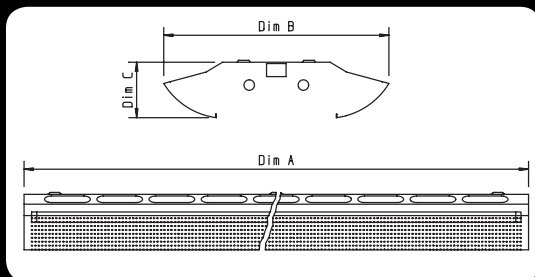

Softlux S4 Multi

IP20 CE

The Softlux 4 Surface Modular Range Provides The Perfect Marriage Between Good Looks And Practicality With Direct Lighting Through The Shootbolt Retained Louvre, Soft Indirect Lighting Through The Perforated Angled Sides And Backlighting Projected Onto The Ceiling.

- Body constructed from powder coated zintec steel.
- Shootbolt retained lg7 2007 (65 deg cut off) louvre for ease of fit and better security.
- Perforated side baffles provide a soft indirect light.
- Rear cut outs provide ceiling/indirect lighting.
- Supplied as standard with leading brand high frequency control gear.

Available options ....

- Various energy saving dimmable options.
- Wiring configurations such as dual circuit, through wiring and various plug and socket choices all aimed at saving time and effort at installation stage.

Order Code	Dim A	Dim B	Dim C	Lamps	Wattage
S4iS214/24*	600mm	350mm	85mm	2	14/24w T5
S4iS314/24*	600mm	430mm	85mm	3	14/24w T5
S4iS414/24*	600mm	510mm	85mm	4	14/24w T5

*Please state wattage when ordering

Control Suffix

DA	DALI Dimmable
DSI	DSI Dimmable
TD	Touch Dimmable
AD	1-10v Analogue Dimmable
EL	3 Hour Integral Emergency
ELST	Self Test Emergency 3 Hour