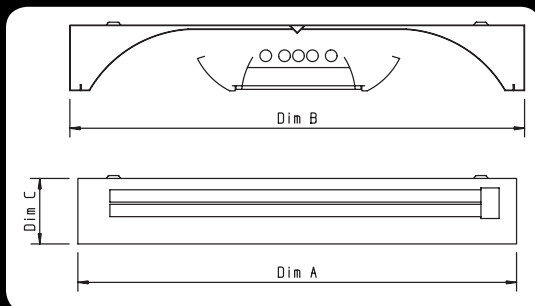

## Softlux S5 Surface IP20 CE

The Softlux 5 Surface Is A Slimline Direct/ Indirect Surface Modular Incorporating A Lift And Tilt Style Wedge Louvre Mounted In A Central Basket Making For A Practical, Aesthetically Pleasing Luminaire.

-  Body constructed from powder coated zintec steel.
-  Lift and tilt single channel wedge louvre.
-  Supplied as standard with leading brand high frequency control gear.
-  Direct/indirect light distribution as standard.

| Order Code | Dim A | Dim B | Dim C | Lamps | Wattage |
|------------|-------|-------|-------|-------|---------|
| S5iS214    | 603mm | 625mm | 90mm  | 2     | 14w T5  |
| S5iS224    | 603mm | 625mm | 90mm  | 2     | 24w T5  |
| S5iS314    | 603mm | 625mm | 90mm  | 3     | 14w T5  |
| S5iS324    | 603mm | 625mm | 90mm  | 3     | 24w T5  |
| S5iS414    | 603mm | 625mm | 90mm  | 4     | 14w T5  |
| S5iS424    | 603mm | 625mm | 90mm  | 4     | 24w T5  |
| S5iS140    | 603mm | 625mm | 90mm  | 1     | 40w PLL |
| S5iS155    | 603mm | 625mm | 90mm  | 1     | 55w PLL |
| S5iS240    | 603mm | 625mm | 90mm  | 2     | 40w PLL |
| S5iS255    | 603mm | 625mm | 90mm  | 2     | 55w PLL |