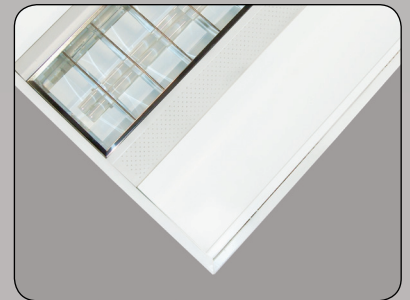

Softlux S5 Surface IP20 CE

The Softlux 5 Surface Is A Slimline Direct/ Indirect Surface Modular Incorporating A Lift And Tilt Style Wedge Louvre Mounted In A Central Basket Making For A Practical, Aesthetically Pleasing Luminaire.

- Body constructed from powder coated zintec steel.
- Lift and tilt single channel wedge louvre.
- Supplied as standard with leading brand high frequency control gear.
- Direct/indirect light distribution as standard.

Available options ....

- Energy saving control gear options including analogue dimming, digital dimming, movement and daylight sensing.
- Wiring configurations such as dual circuit and various plug and socket choices all aimed at saving time and effort at installation stage.

Order Code	Dim A	Dim B	Dim C	Lamps	Wattage
S5iS214	603mm	625mm	90mm	2	14w T5
S5iS224	603mm	625mm	90mm	2	24w T5
S5iS314	603mm	625mm	90mm	3	14w T5
S5iS324	603mm	625mm	90mm	3	24w T5
S5iS414	603mm	625mm	90mm	4	14w T5
S5iS424	603mm	625mm	90mm	4	24w T5
S5iS140	603mm	625mm	90mm	1	40w PLL
S5iS155	603mm	625mm	90mm	1	55w PLL
S5iS240	603mm	625mm	90mm	2	40w PLL
S5iS255	603mm	625mm	90mm	2	55w PLL

Control Suffix

DA	DALI Dimmable
DSI	DSI Dimmable
TD	Touch Dimmable
AD	1-10v Analogue Dimmable
EL	3 Hour Integral Emergency
ELST	Self Test Emergency 3 Hour