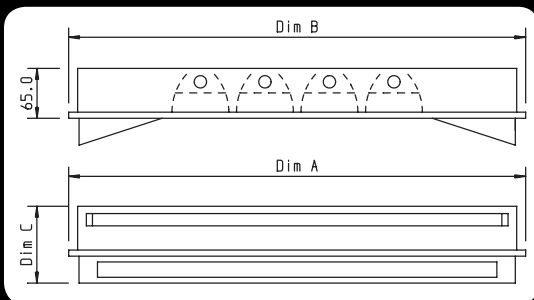

Order Code	Dim A	Dim B	Dim C	Lamps	Wattage
LEV314	595mm	595mm	100mm	3	14w T5
LEV414	595mm	595mm	100mm	4	14w T5
LEV324	595mm	595mm	100mm	3	24w T5
LEV424	595mm	595mm	100mm	4	24w T5

Control Suffix

DA	DALI Dimmable
DSI	DSI Dimmable
TD	Touch Dimmable
AD	1-10v Analogue Dimmable
EL	3 Hour Integral Emergency
ELST	Self Test Emergency 3 Hour

Body Style Suffix

PERF Fully Perforated Side Baffles