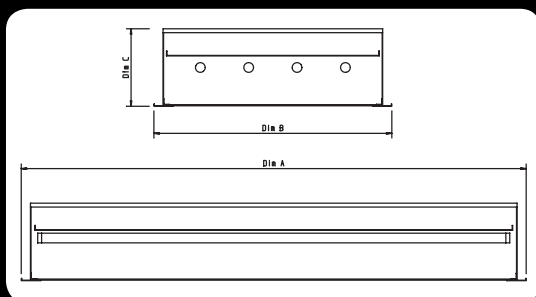

# Rear Access IP65 Universal T5 IP65 CE

The Rear Access Universal IP65 Is A Sealed Luminaire Suitable For Areas Where A Rear Access Is Required. An Ingress Protection Of Up To Ip65 Is Offered.

-  Body constructed from powder coated zintec steel, with white or silver trim.
-  The acrylic prismatic diffuser is sealed into the body, with hinged or lift off rear access for maintainance.
-  External flange can be sealed to ceiling.
-  Supplied as standard with leading brand high frequency control gear.
-  Please advise ceiling type at installation when enquiring.

Order Code	Dim A	Dim B	Dim C	Lamps	Wattage
RA000IP65T14/24*	705mm	615mm	200mm	2	14/24w
RA001IP65T14/24*	705mm	615mm	200mm	2	14/24w
RA002IP65T14/24*	705mm	615mm	200mm	3	14/24w
RA003IP65T14/24*	705mm	615mm	200mm	4	14/24w
RA004IP65T28/54*	1305mm	615mm	200mm	2	28/54w
RA005IP65T28/54*	1305mm	615mm	200mm	2	28/54w
RA006T28/54IP65*	1305mm	615mm	200mm	3	28/54w
RA007T28/54IP65*	1305mm	615mm	200mm	4	28/54w